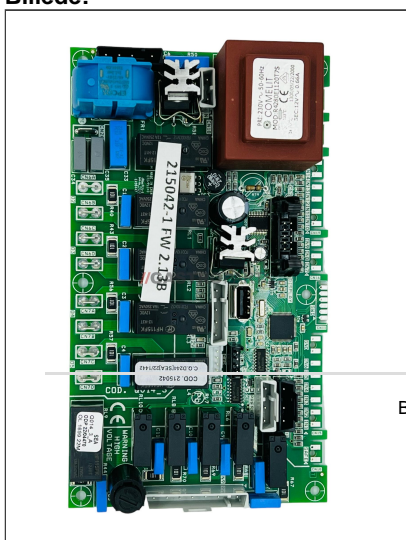

• **PREMIUM**

Relateret produkter:

Billede:

GASTROPARTS ApS - Håndværkervænget 19 - 2670 Greve - CVR: 39057530
Tlf.: 53704748 - Mail: info@gastroparts.dk - Web: www.gastroparts.dk
Bank: (OBS. NY BANK KONTO) NORDEA - Regnr.: 2476 / Kontonr.: 9033464751